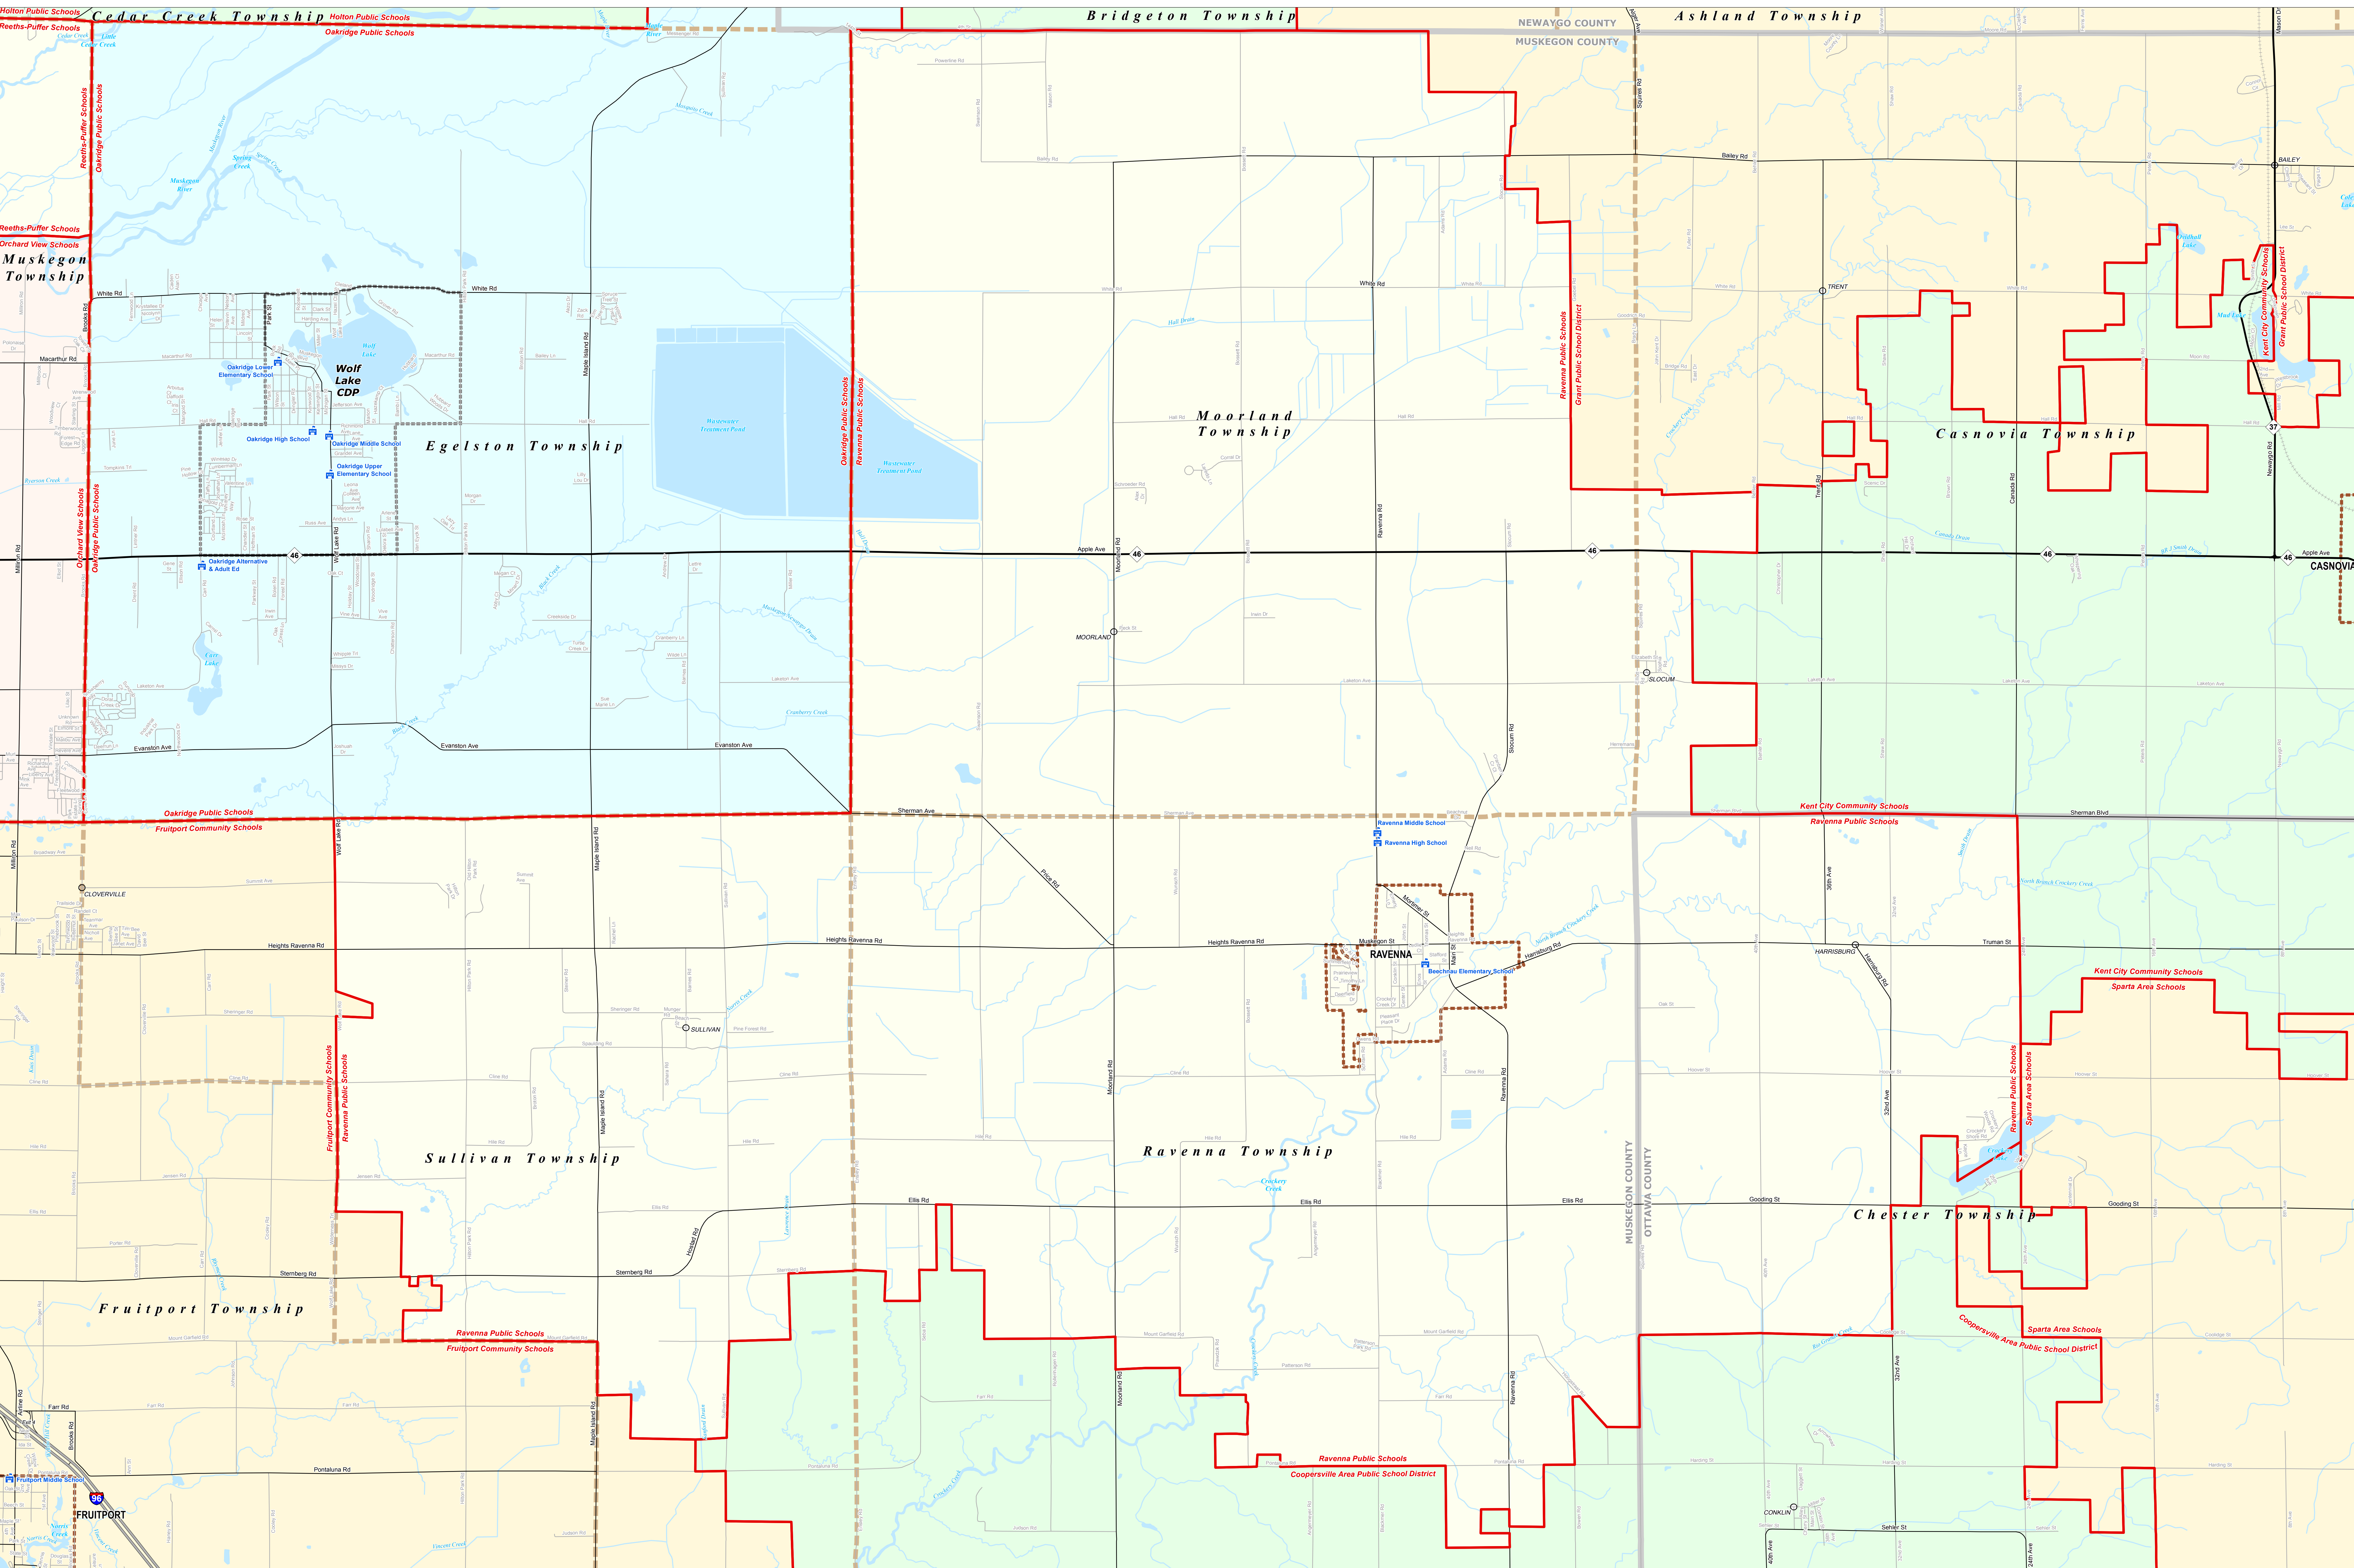

RAVENNA PUBLIC SCHOOLS

Muskegon Area ISD

0 0.25 0.5 Miles

All information presented in this publication is in the public domain and may be reproduced, reprinted, and redistributed as desired.

Legend	
School District	Unincorporated Place
County	Water Feature
City	Freeway
Township	Highway
Village	Primary Road
Census Designated Place	Local Road
	Railroad
	River, Stream, or Drain